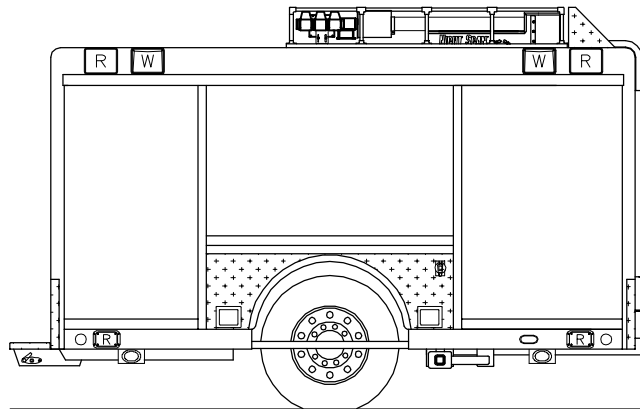

PAINT LAYOUT

CURBSIDE

THIS PRINT AND ALL RIGHTS TO THE DESIGN AND DETAIL THEREON ARE THE PROPERTY OF HACKNEY & SONS, INC., WASHINGTON, N.C. AND IS LOANED TO THE RECIPIENT SUBJECT TO RETURN UPON DEMAND. ITS CONTENTS ARE CONFIDENTIAL AND MUST NOT BE COPIED OR SUBMITTED TO OUTSIDE PARTIES FOR USE OR EXAMINATION.

© 2002 HACKNEY & SONS, INC.

CUSTOM DESIGNED FOR:
#02F00157
NORTHWEST HARNETT VFD
FUQUAY VARINA, NC

UNLESS OTHERWISE SPECIFIED			EMERGENCY VEHICLES DIVISION WASHINGTON, NC 27889-0880
DIMENSIONS ARE IN INCHES TOLERANCES ON: 2 PL. DECIMALS ± 3 PL. DECIMALS ± ANGLES ± FRACTIONS ±			
DRAWN BY AND APPROVED BY	DATE 02-26-02	PAINT LAYOUT/#02F00157	
MODEL: DF0773		FUQUAY VARINA, NC	
SUPERSEDES	SUPERSEDED BY	SCALE 1=30	D-02C-119