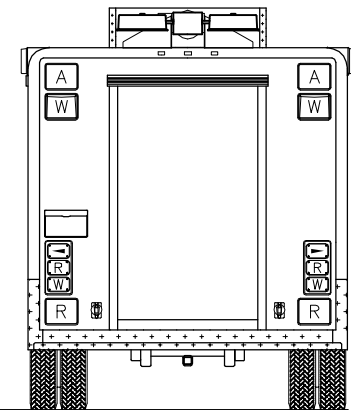

REAR VIEW

PAINT LAYOUT

THIS PRINT AND ALL RIGHTS TO THE DESIGN AND DETAIL THEREON ARE THE PROPERTY OF HACKNEY & SONS, INC., WASHINGTON, N.C. AND IS LOANED TO THE RECIPIENT SUBJECT TO RETURN UPON DEMAND. ITS CONTENTS ARE CONFIDENTIAL AND MUST NOT BE COPIED OR SUBMITTED TO OUTSIDE PARTIES FOR USE OR EXAMINATION.

© 2002 HACKNEY & SONS, INC.

CUSTOM DESIGNED FOR:
#02F00157
NORTHWEST HARNETT VFD
FUQUAY VARINA, NC

UNLESS OTHERWISE SPECIFIED			EMERGENCY VEHICLES DIVISION WASHINGTON, NC 27889-0880
DIMENSIONS ARE IN INCHES TOLERANCES ON: 2 PL. DECIMALS ± 3 PL. DECIMALS ± ANGLES ± FRACTIONS ±			
DRAWN BY AND APPROVED BY	DATE 02-26-02	PAINT LAYOUT/#02F00157	
MODEL: DF0773		FUQUAY VARINA, NC	
SUPERSEDES	SUPERSEDED BY	SCALE 1=30	D-02C-119